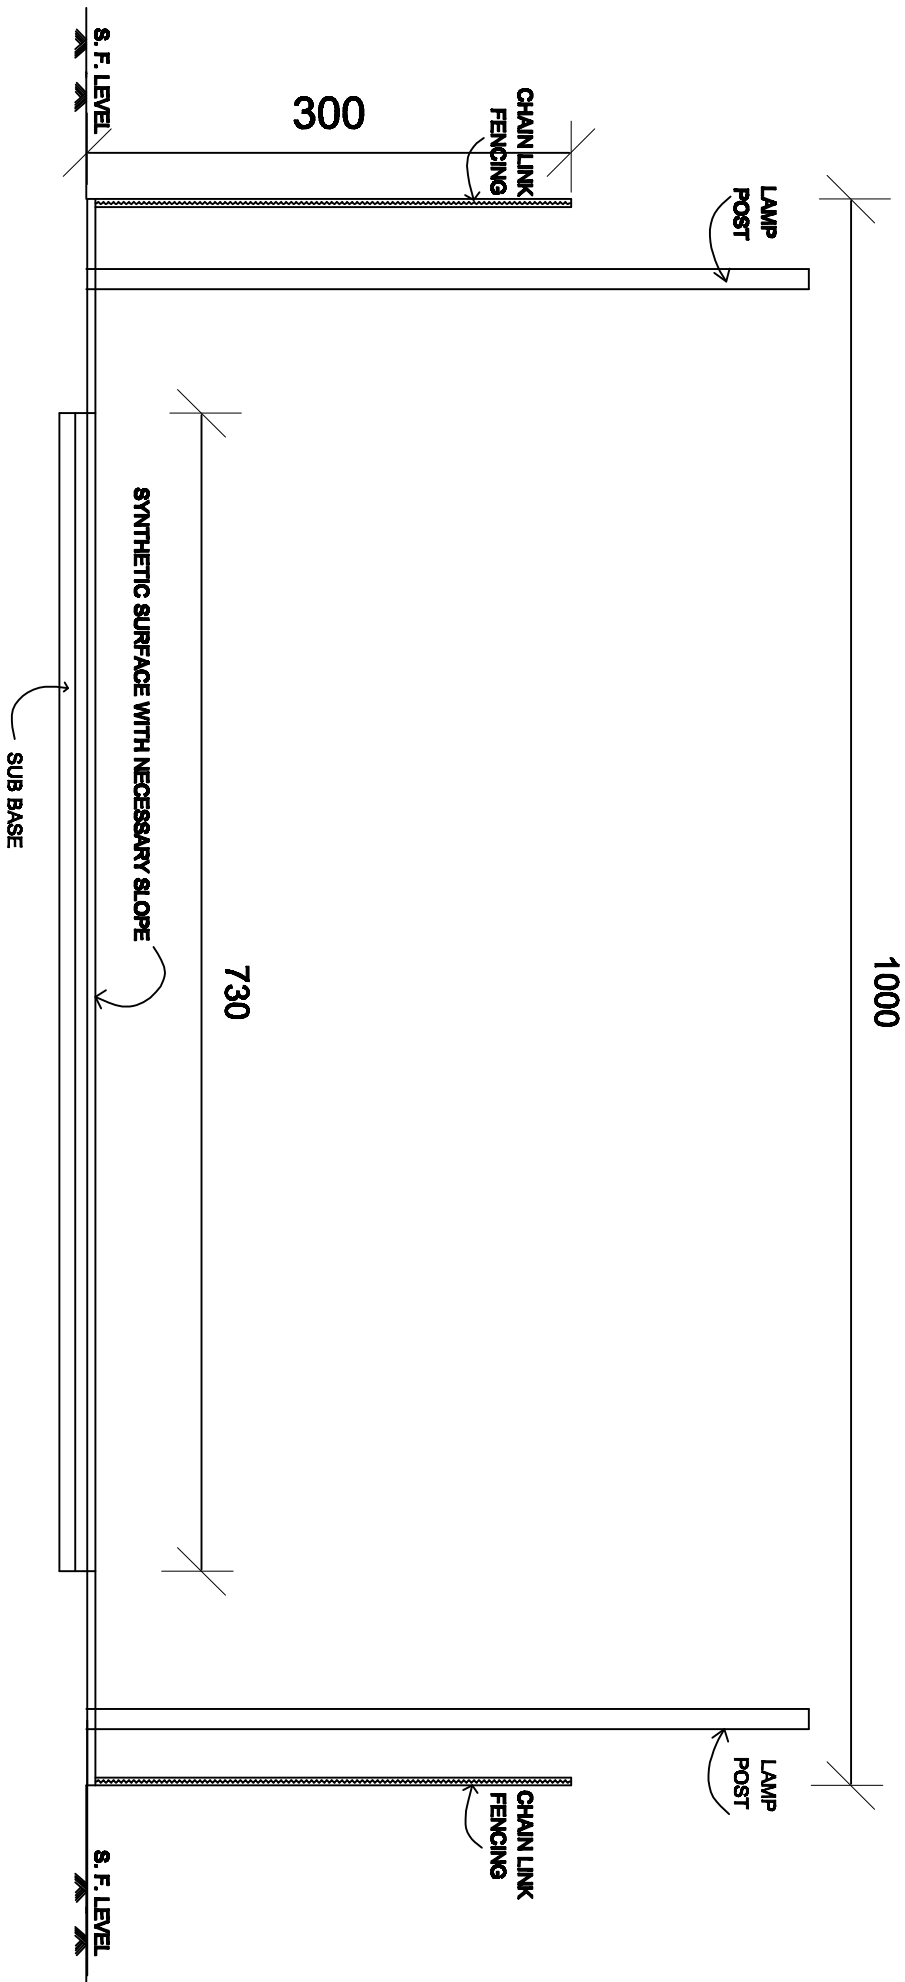

1000

730

610

2000

1460

1340

Synthetic surface

3 mts height
chain link fencing

SHUTTLE COURT
20 m x 10 m

SECTIONAL DETAIL FOR THE SHUTTLE COURT