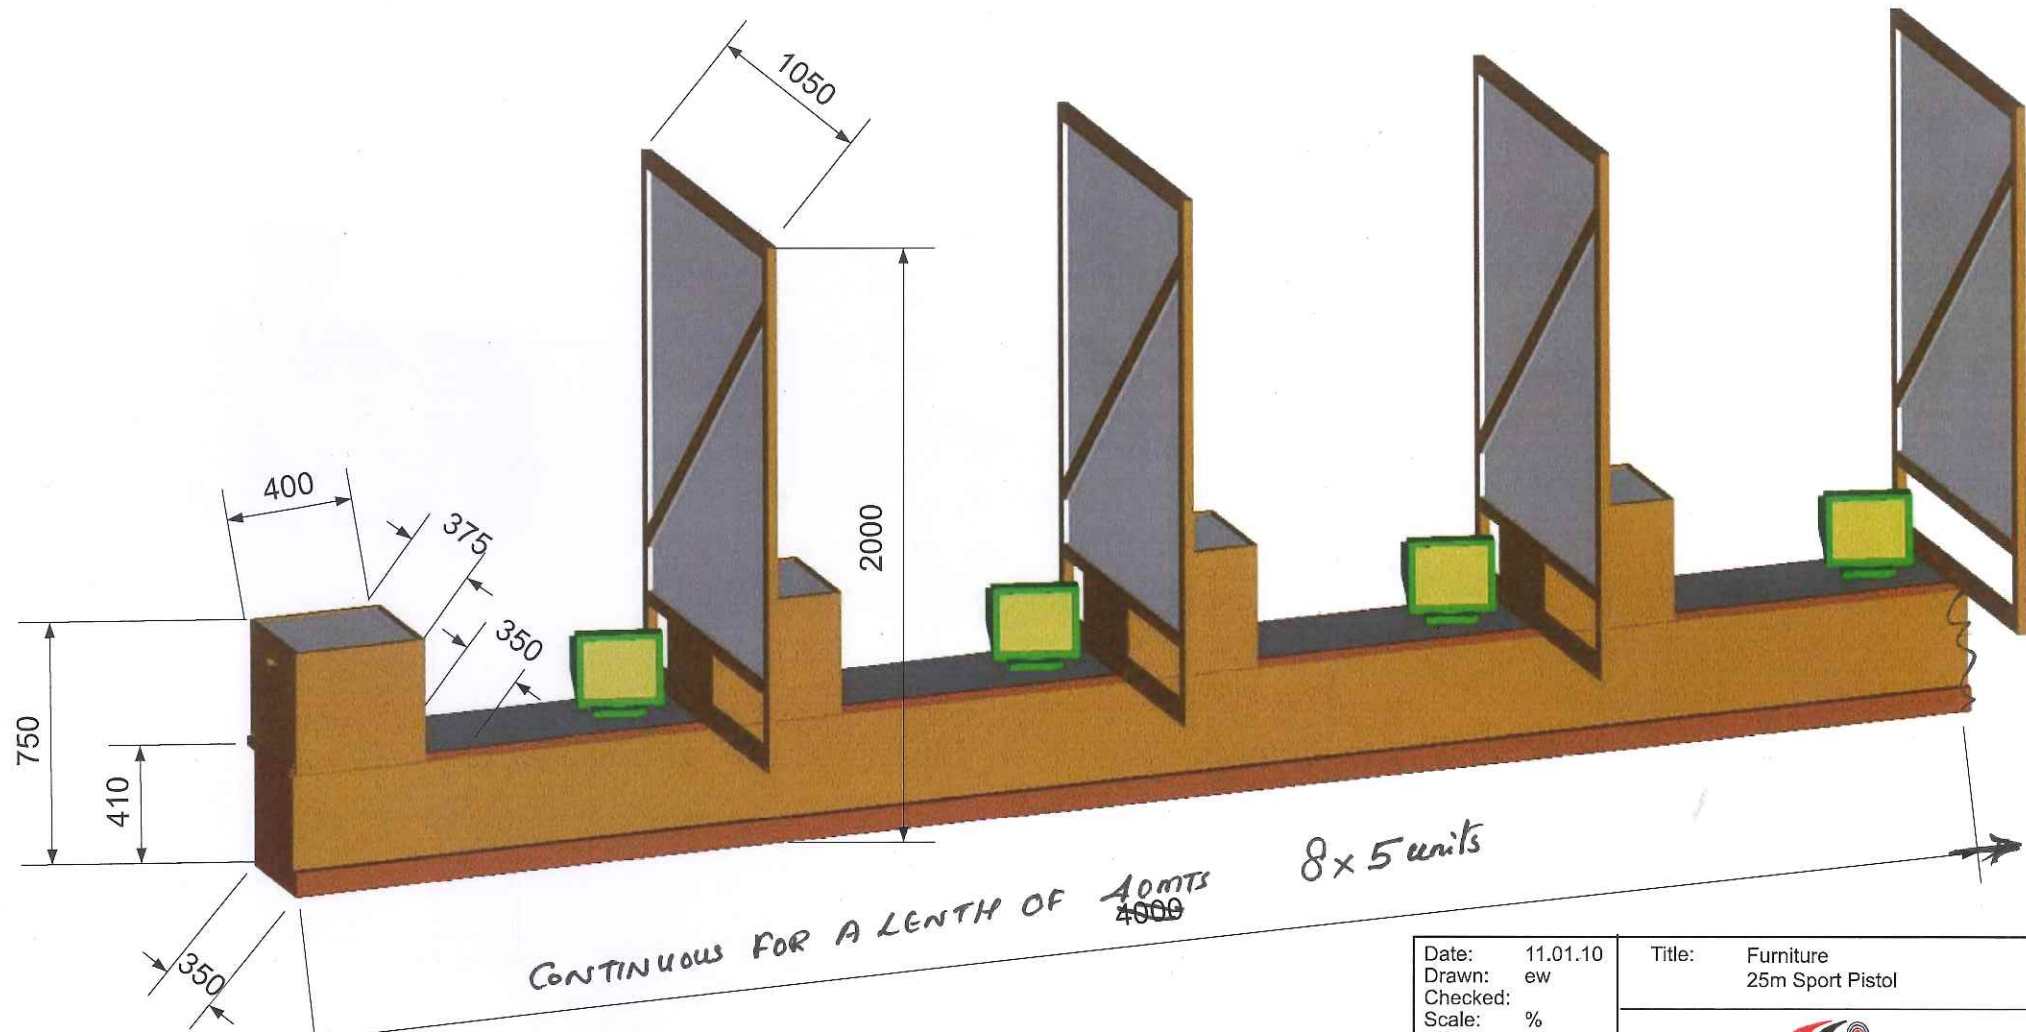

Date: 11.01.10	Title: Furniture
Drawn: ew	25m Final Rapid Fire
Checked:	
Scale: %	
Revision:	
Filename:	
 <b>GEM International</b> 100-D HSIDC Industrial Estate, Sector-31, Faridabad-121003, India Ph: +91-129-4041958, 4041959 Fax: +91-129-2278158 Website: www.gem-intl.com E-mail: info@gem-intl.com	

CONTINUOUS FOR A LENGTH OF ~~4000~~ 40mts  
 8 x 5 units

Date:	11.01.10	Title:	Furniture
Drawn:	ew		25m Sport Pistol
Checked:		 <b>GEM International</b>	
Scale:	%		
Revision:			
Filename:		100-D HSIDC Industrial Estate, Sector-31, Faridabad-121003, India Ph: +91-129-4041958, 4041959 Fax: +91-129-2278158 Website: www.gem-intl.com E-mail: info@gem-intl.com	

Item 1

Hole for conduits for elec. Conduits

4000 mm

Typical 4m table

Total requires - 4 tables  
8 nos 5 units each - 5m table.

Date: 11.01.10	Title: Furniture
Drawn: ew	25m Sport Pistol
Checked:	
Scale: %	
Revision:	
Filename:	
 <b>GEM International</b> 100-D HSIDC Industrial Estate, Sector-31, Faridabad-121003, India Ph: +91-129-4041958, 4041959 Fax: +91-129-2278158 Website: www.gem-intl.com E-mail: info@gem-intl.com	