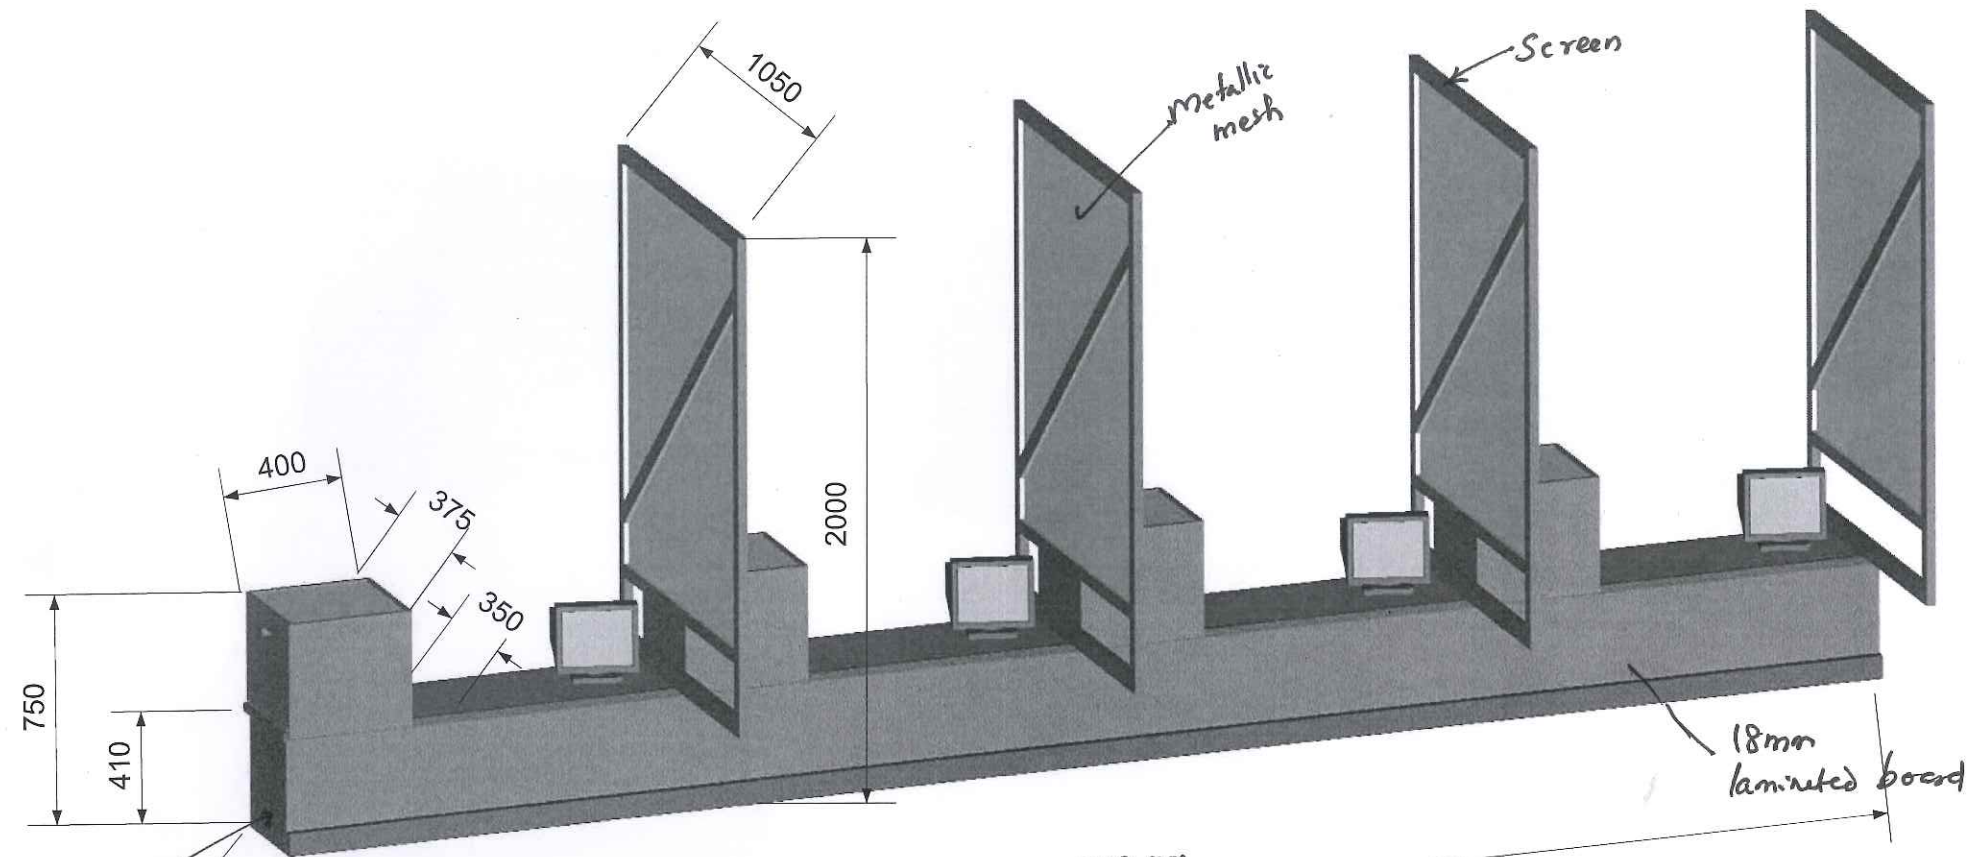

CONTINUOUS FOR A LENGTH OF ~~4000~~ 40mts  
 8 x 5 units

Date:	11.01.10	Title:	Furniture
Drawn:	ew		25m Sport Pistol
Checked:		 <b>GEM International</b>	
Scale:	%		
Revision:			
Filename:		100-D HSIDC Industrial Estate, Sector-31, Faridabad-121003, India Ph: +91-129-4041958, 4041959 Fax: +91-129-2278158 Website: www.gem-intl.com E-mail: info@gem-intl.com	

Item 1

Hole for conduits for elec. Conduits

4000 mm

Typical 4m table

Total requires - 4 tables  
8 nos 5 units each - 5m table.

Date: 11.01.10	Title: Furniture
Drawn: ew	25m Sport Pistol
Checked:	
Scale: %	
Revision:	
Filename:	
 <b>GEM International</b> 100-D HSIDC Industrial Estate, Sector-31, Faridabad-121003, India Ph: +91-129-4041958, 4041959 Fax: +91-129-2278158 Website: www.gem-intl.com E-mail: info@gem-intl.com	