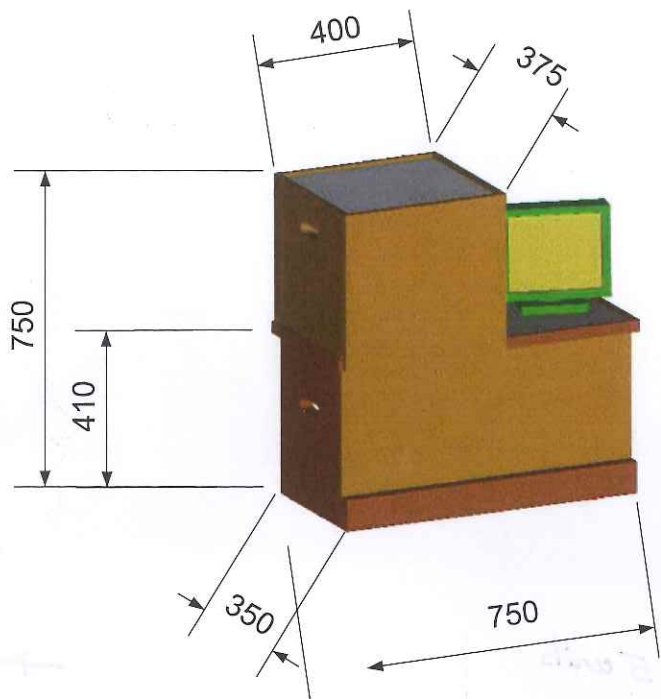

Date:	11.01.10	Title:	Furniture
Drawn:	ew		50m
Checked:		 GEM International 100-D HSIDC Industrial Estate, Sector-31, Faridabad-121003, India Ph: +91-129-4041958, 4041959 Fax:+91-129-2278158 Website: www.gem-intl.com E-mail: info@gem-intl.com	
Scale:	%		
Revision:			
Filename: