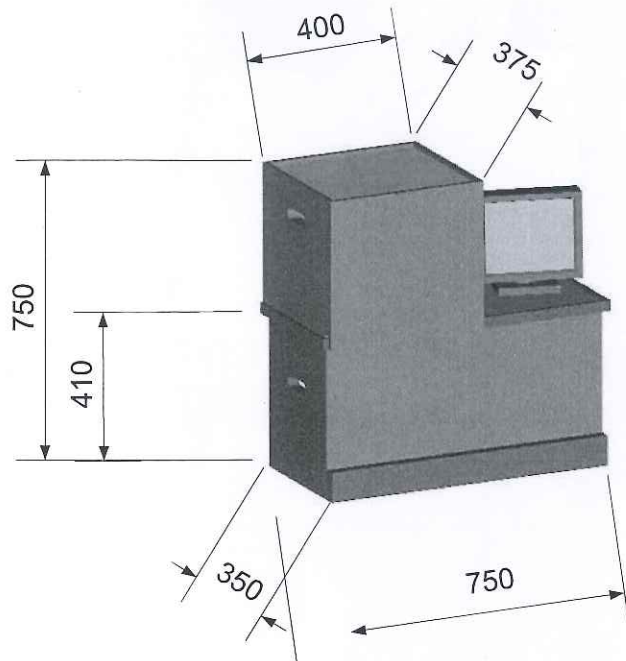

Plan 2003

Date:	11.01.10	Title:	Furniture
Drawn:	ew		50m
Checked:		 GEM International 100-D HSIDC Industrial Estate, Sector-31, Faridabad-121003, India Ph: +91-129-4041958, 4041959 Fax: +91-129-2278158 Website: www.gem-intl.com E-mail: info@gem-intl.com	
Scale:	%		
Revision:			
Filename: