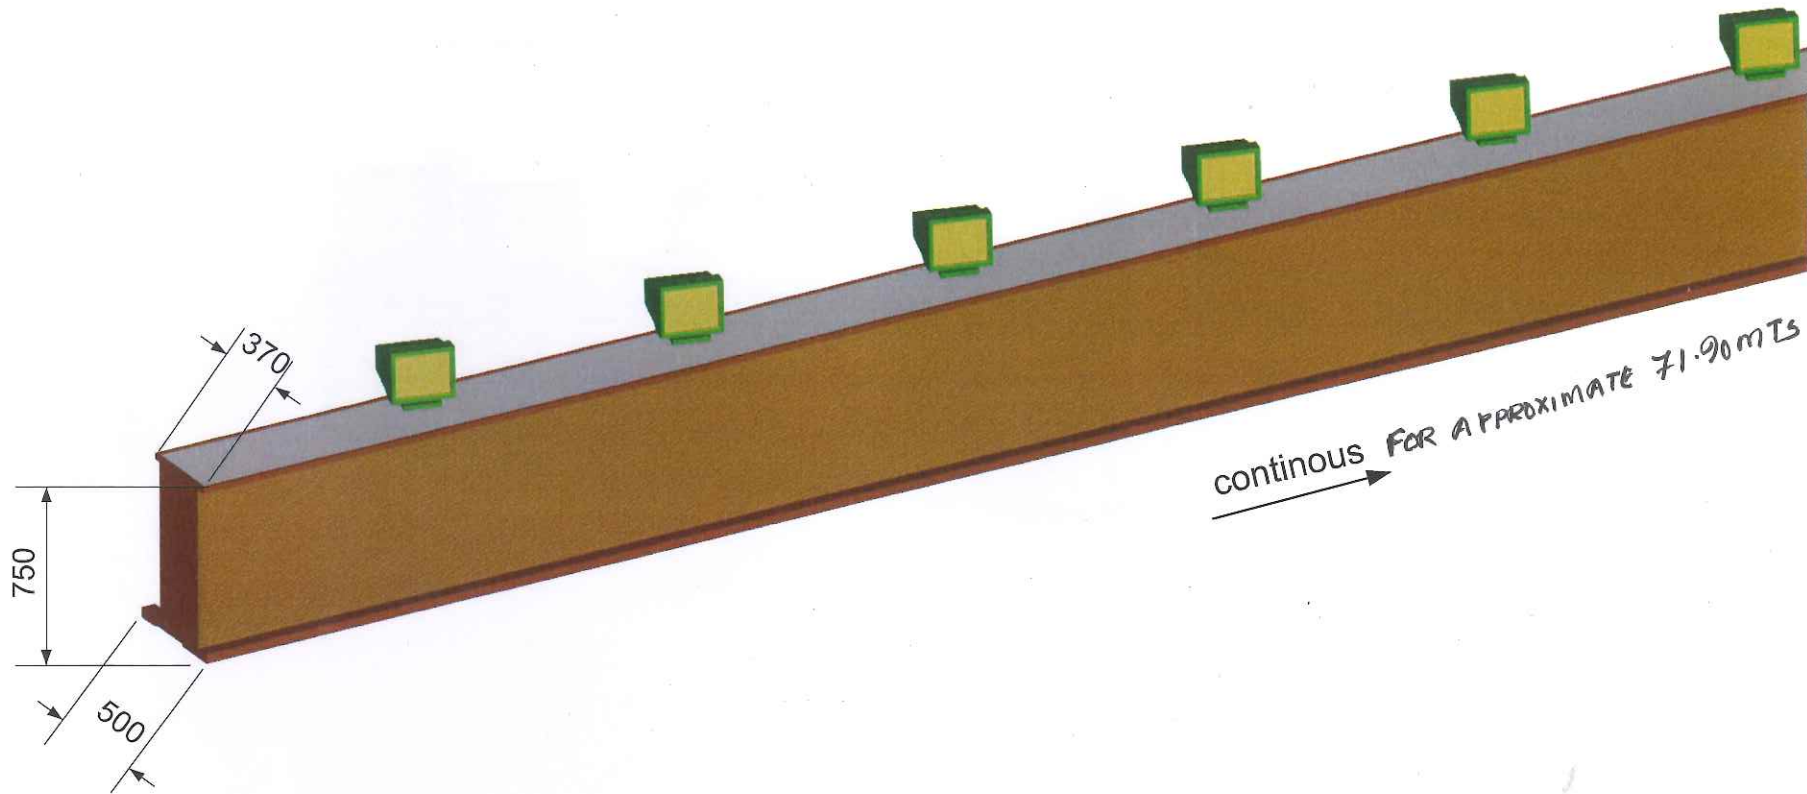

Date: 11.01.10	Title: Furniture
Drawn: ew	25m Final Rapid Fire
Checked:	
Scale: %	
Revision:	
Filename:	
 <b>GEM International</b> 100-D HSIDC Industrial Estate, Sector-31, Faridabad-121003, India Ph: +91-129-4041958, 4041959 Fax: +91-129-2278158 Website: www.gem-intl.com E-mail: info@gem-intl.com	

CONTINUOUS FOR A LENGTH OF ~~4000~~ 40mts  
 8 x 5 units

Date:	11.01.10	Title:	Furniture
Drawn:	ew		25m Sport Pistol
Checked:		 <b>GEM International</b>	
Scale:	%		
Revision:			
Filename:		100-D HSIDC Industrial Estate, Sector-31, Faridabad-121003, India Ph: +91-129-4041958, 4041959 Fax: +91-129-2278158 Website: www.gem-intl.com E-mail: info@gem-intl.com	

Item 1

Hole for conduits for elec. Conduits

4000 mm

Typical 4m table

Total requires - 4 tables  
8 nos 5 units each - 5m table.

Date: 11.01.10	Title: Furniture
Drawn: ew	25m Sport Pistol
Checked:	
Scale: %	
Revision:	
Filename:	
 <b>GEM International</b> 100-D HSIDC Industrial Estate, Sector-31, Faridabad-121003, India Ph: +91-129-4041958, 4041959 Fax: +91-129-2278158 Website: www.gem-intl.com E-mail: info@gem-intl.com	